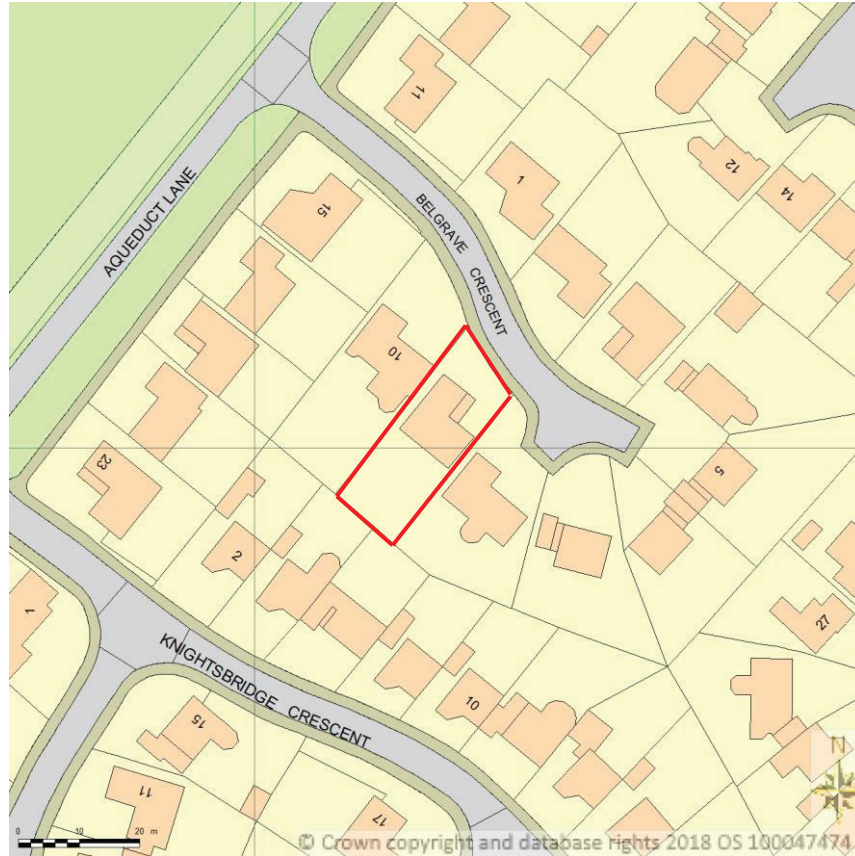

**SITE LOCATION PLAN : 9 BELGRAVE CRESCENT, STIRCHLEY, TELFORD TF3 1BJ**

AREA 2 HA

**SCALE 1:1250 on A4**

CENTRE COORDINATES: 369630, 306303

Supplied by Streetwise Maps Ltd

[www.streetwise.net](http://www.streetwise.net)